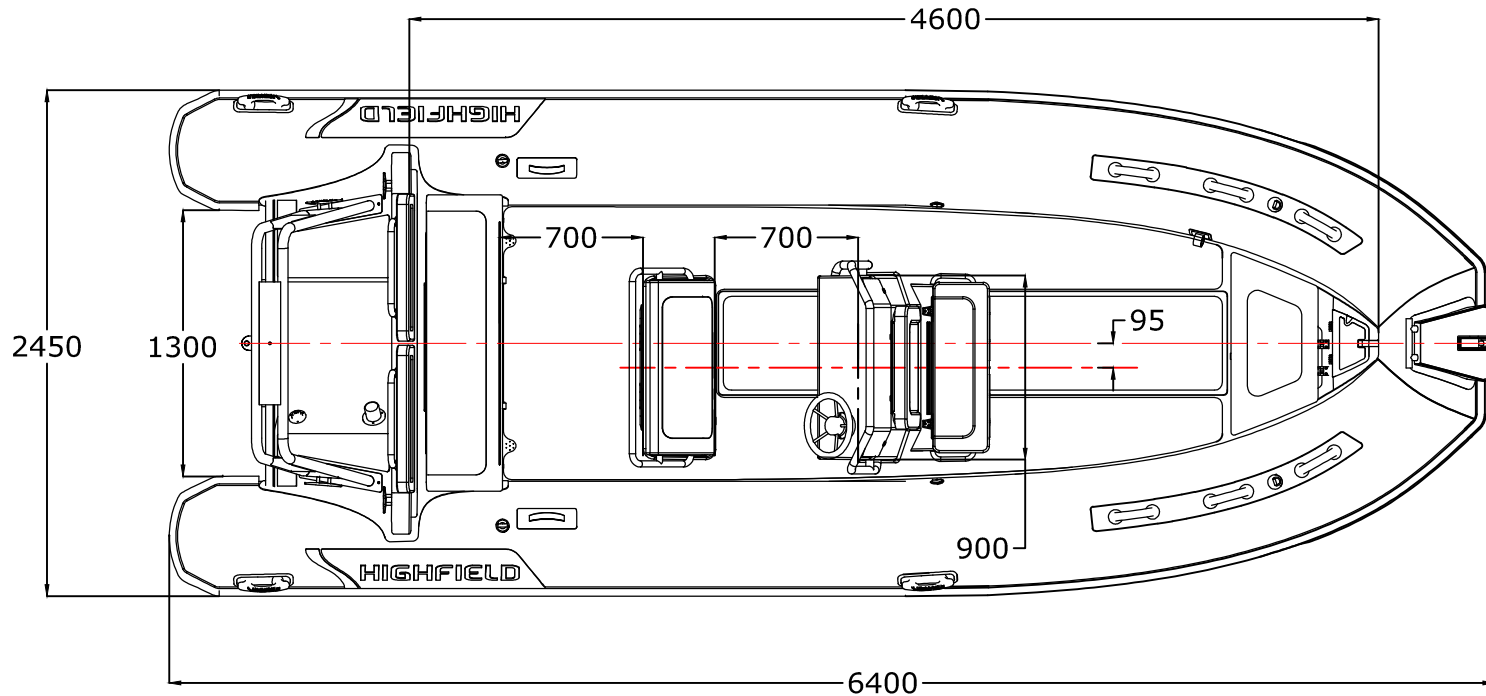

SPECIFICATION

Length	640cm
Beam	245cm
Inside Length	460cm
Inside Width	130cm
Weight	505Kg
Deadrise	24°
Max Pax	16
Max Load	1600Kg
Recommended HP	135
Max HP	175
Shaft	XL
Tube φ	55cm
Airtight Chambers	6

	DL 640		DWN: BTJ
	GENERAL ARRANGEMENT		
info@highfieldboats.com	DWG:	SCALE:	DATE: 2016.09.08
(C) Copyright reserved. No unauthorized use allowed. All intellect - ideas - concepts remain the property of Highfield Boats			